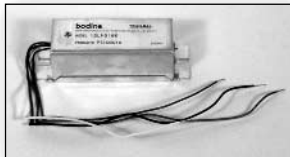

LPS DC Ballast

DC Ballasts – LPS

Energy efficient, long life, solid state electronic ballast for use with SOX-LPS lamps.

Model	Wattage	Voltage	Current	Dimensions	Weight (lbs)	MSRP
DCB-SOX35	35W	12V DC	3.0A	1.5" X 1.5" X 5"	1.0	$85.00
DCB-SOX55	55W	24V DC	2.0A	1.5" X 2.5" X 9"	2.0	$105.00